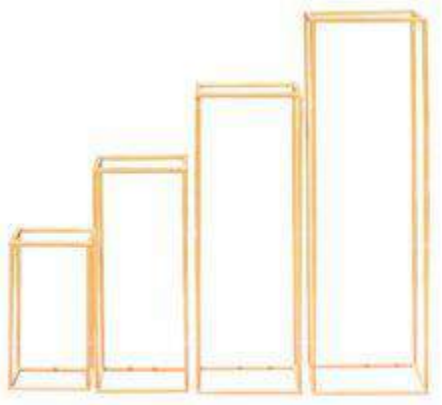

TABLE STYLING

Table Numbers qty. 30 | \$1ea
Rose Glitter table runner | \$30

White Muslin Table Runner | \$30
*specialty colours available on request

TABLE STYLING

Acacia wooden round boards | qty. 12 | \$5

Large Acacia wooden turntable | \$15

TABLE & ROOM STYLING

Gold Structures qty. 1 set | tiny (50cm) \$20 | sml (70cm) \$30 | med (85cm) \$35 | lge (1m) \$40

GENERAL STYLING

GENERAL STYLING - RUGS

Small circle Jute Rug | qty 1 | \$30