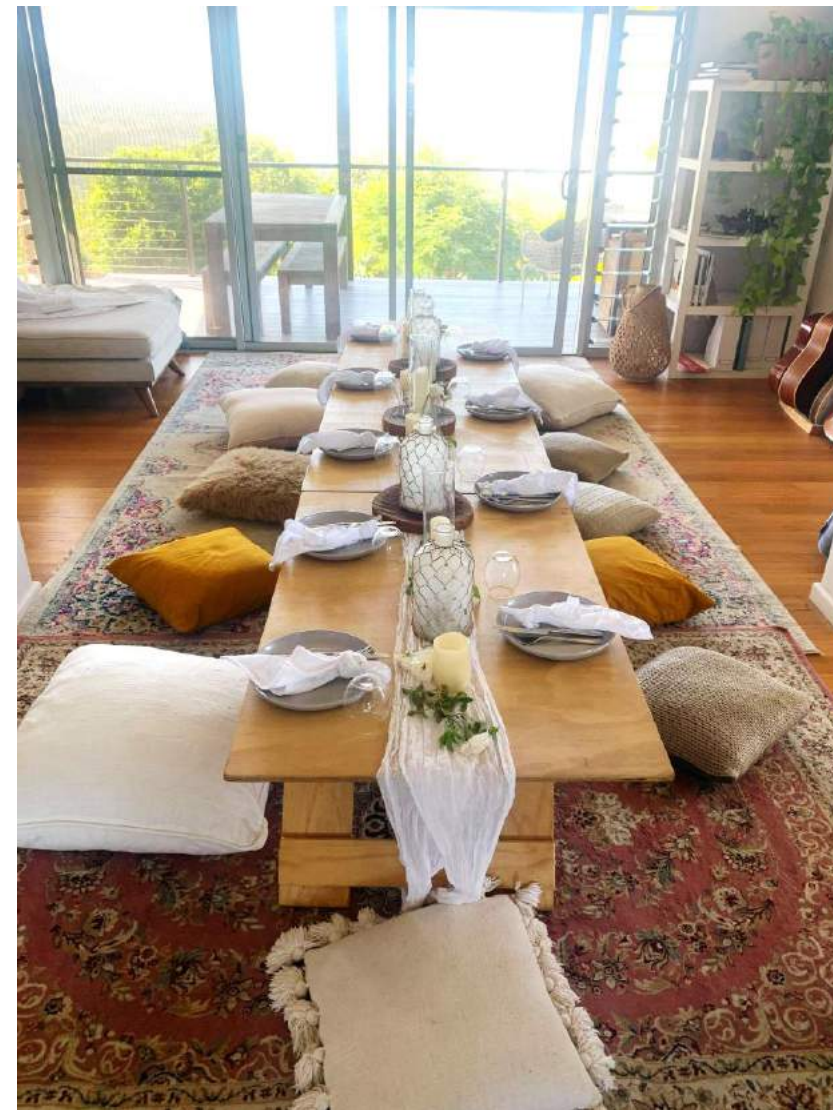

Rosa Rug (medium) qty. 1 | $40
Cushions (variety) | $5 > $20