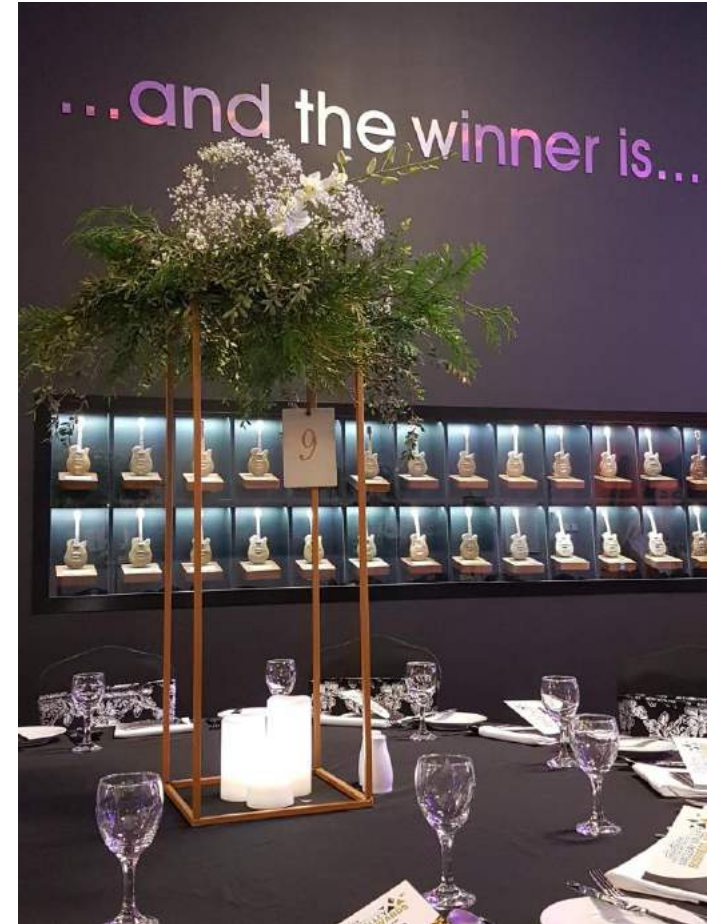

Large Acacia wooden turntable | \$15

TABLE & ROOM STYLING

Gold Structures qty. 1 set | tiny (50cm) \$20 | sml (70cm) \$30 | med (85cm) \$35 | lge (1m) \$40

GENERAL STYLING

GENERAL STYLING - RUGS

Small circle Jute Rug | qty 1 | \$30